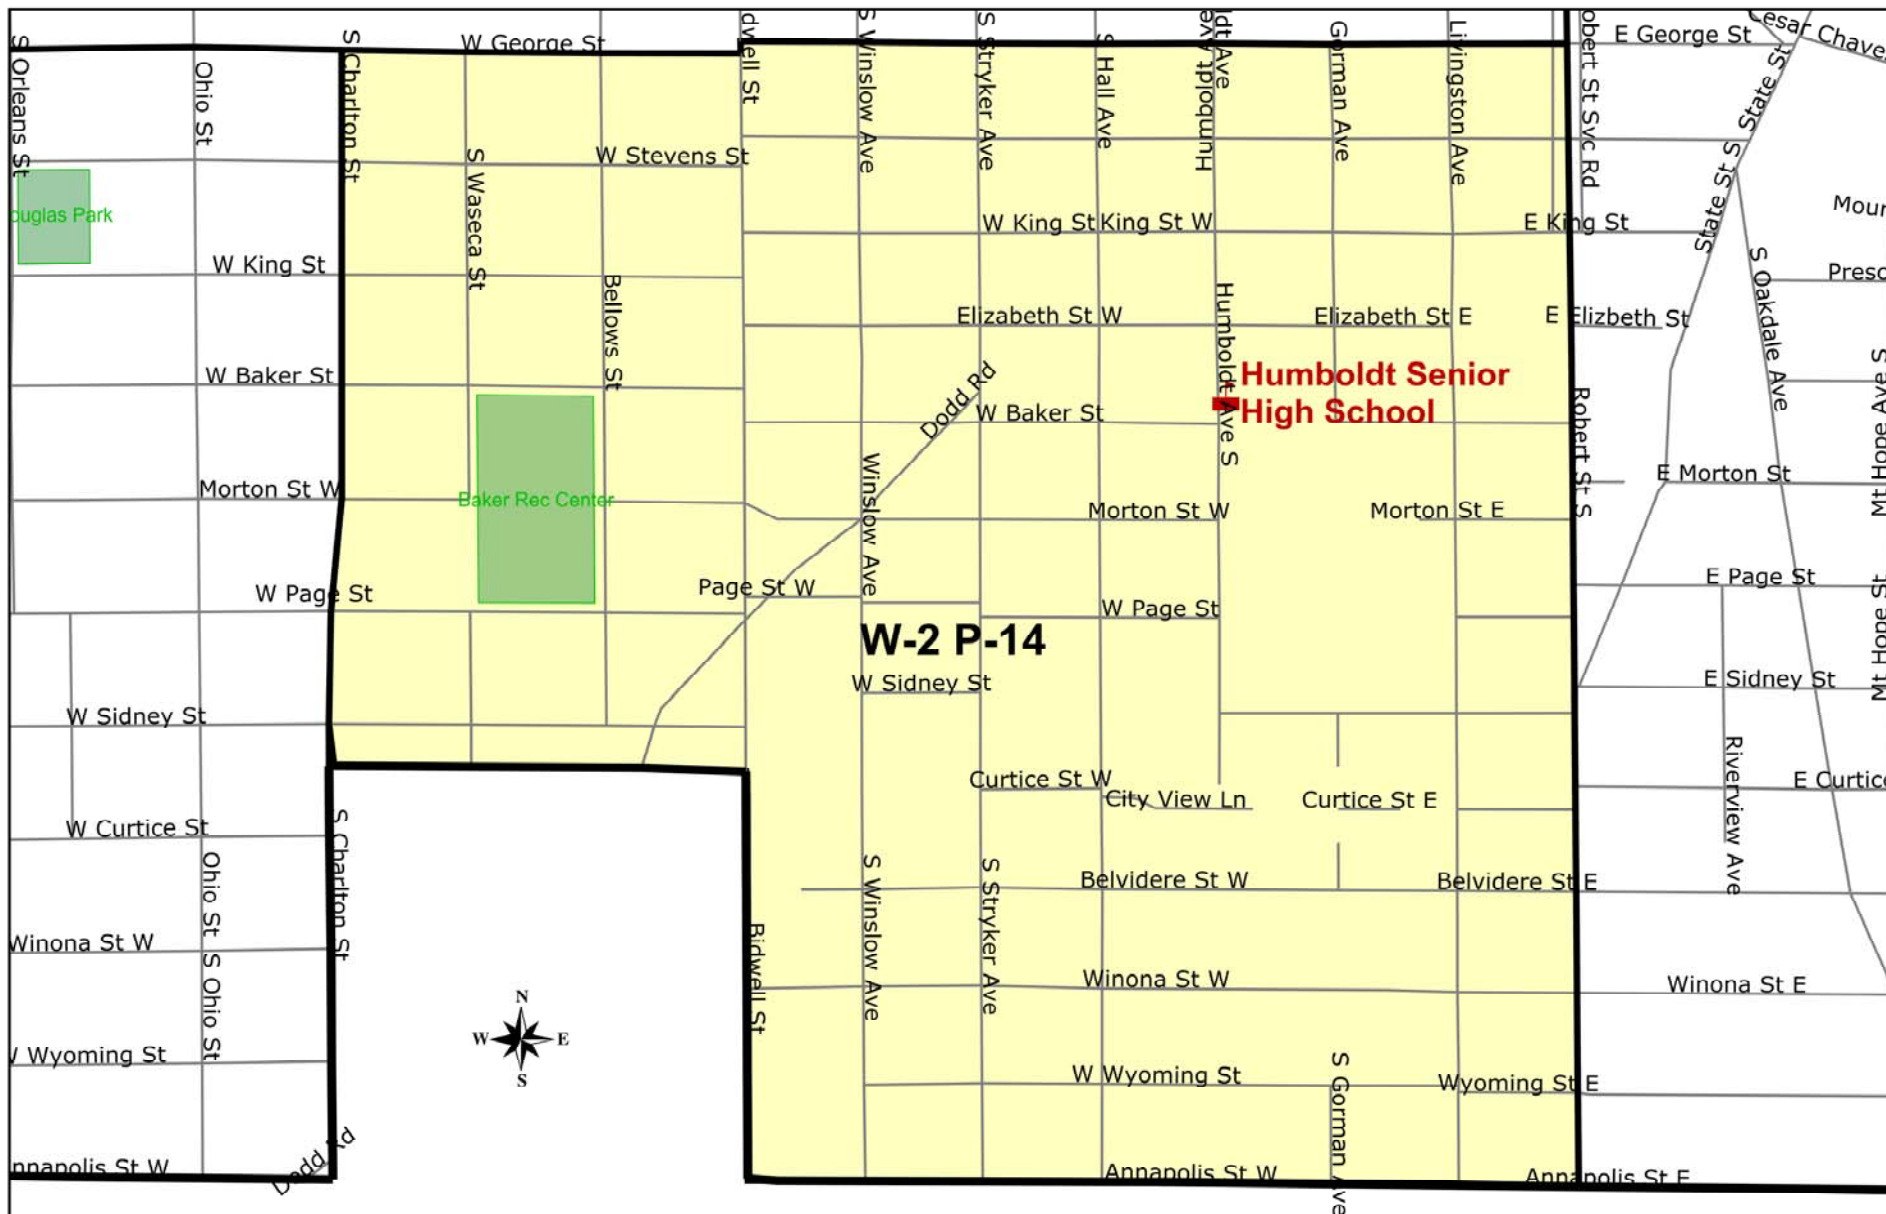

St Paul W-2 P-14

Ramsey County Elections

August 2012