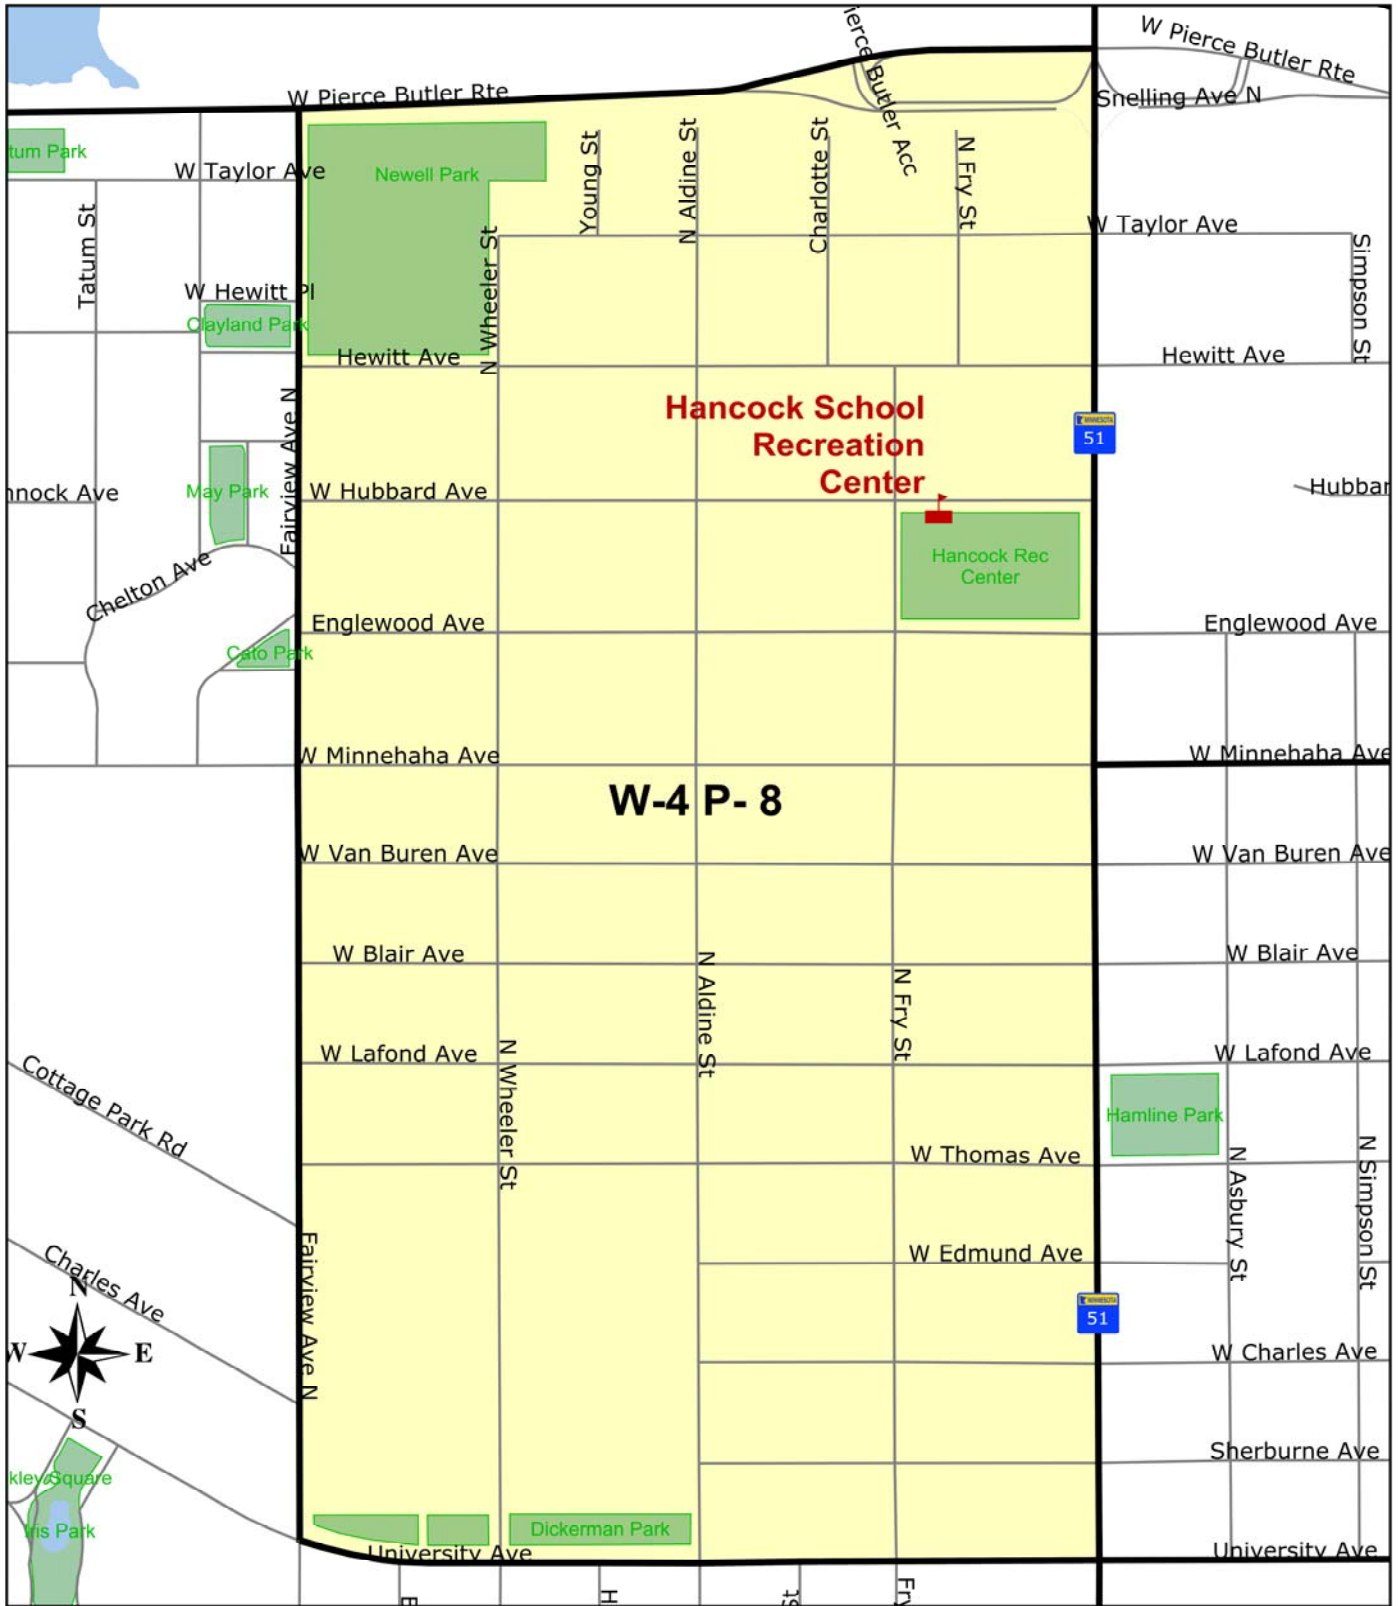

St Paul W-4 P-8

W-4 P-8

**Hancock School
Recreation
Center**

Hancock Rec
Center

Map Legend

- Park
 - Street
 - Precinct
 - Polling Places
- 0 .05 .1 .15
 Miles

Ramsey County Elections

August 2012